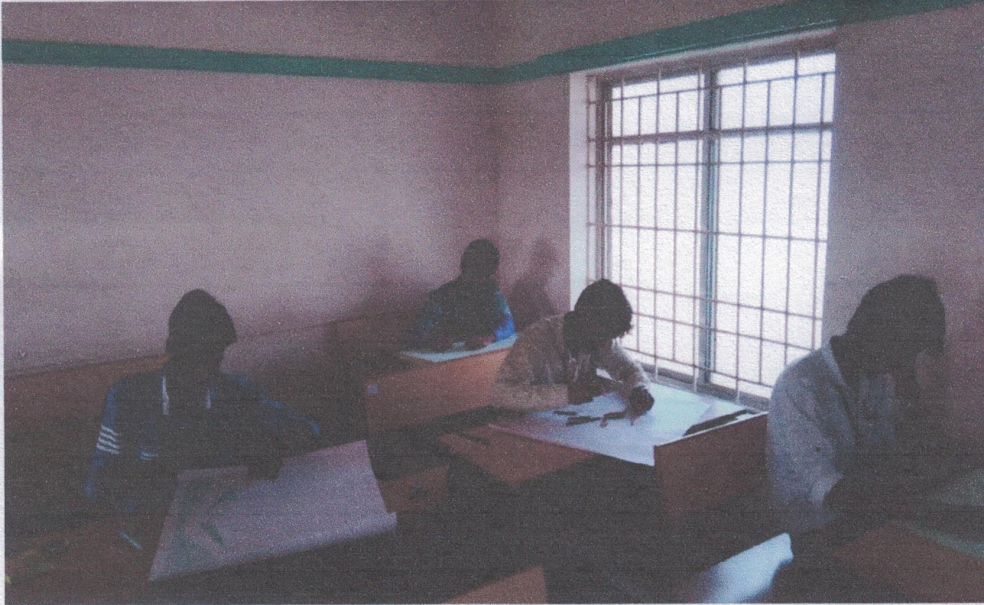

CMS COLLEGE OF ENGINEERING

(Approved by AICTE, New Delhi and Affiliated to Anna University, Chennai-25)

CMS Nagar, Eranapuram Post, Namakkal Dt., Pin : 637 003. Tamilnadu, India.

Contact No: 98433 46065, 84899 10651.

Website: www.cmsgroupofinstitutions.in Email: cmscollegeofengg@gmail.com, principal602@gmail.com

CMS College of Engineering students were actively participated in Painting Competition.

Dr.K.MANDEVAN, B.E., M.E., Ph.D.
PRINCIPAL
CMS COLLEGE OF ENGINEERING,
NAMAKKAL-637 003